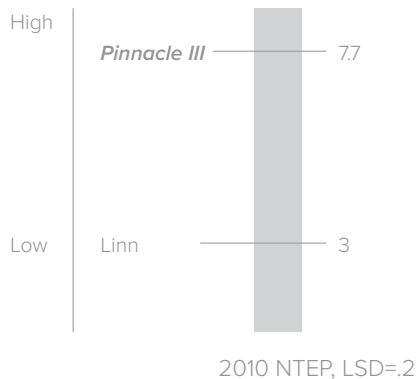

Gray Leaf Spot Resistance