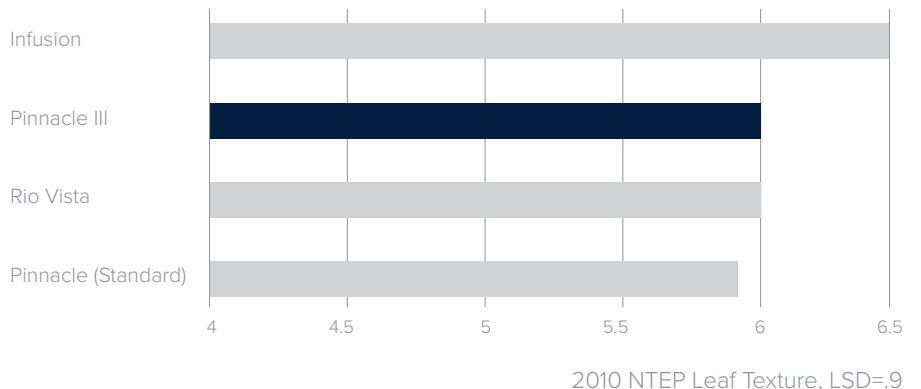

Applications

Pinnacle III continues the work of Pinnacle, adding Gray Leaf Spot Resistance into the mix. With great traffic tolerance, fast establishment, and high percent cover Pinnacle III can provide a great turf surface for many applications across climate zones. The variety is adaptable in providing qualities sought after in blends and mixtures, as well as a solution in warm season ryegrass overseeding.

Gray Leaf Spot Resistance

Mean Turf Quality

Leaf Texture

JACKLIN

www.jacklin.com