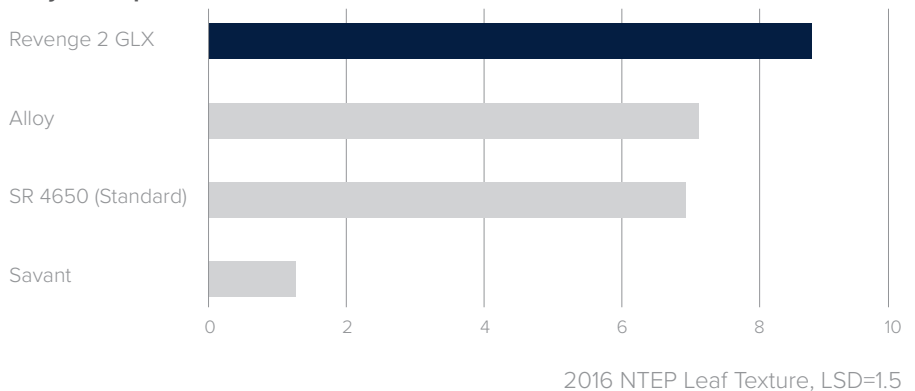

REVENGE 2 GLX™

Perennial Ryegrass

Gray Leaf Spot Resistant

Traffic Tolerant

Deep Green Color

Revenge 2 GLX is a great addition for those looking for a top-rated NTEP variety in turf quality and disease.

Revenge 2 GLX continues development for resistance to gray leaf spot and excellent turf quality. Key turf quality indicators, like dark green genetic color, fine leaf texture, and excellent year-round density will combine to create a beautiful, uniform turf for your project.

Key features

- Genetic Color of 6.6 (NTEP out of 9)
- Excellent Gray Leaf Spot Tolerance
- Good Traffic Tolerance
- Overall Turf Quality Top Group (2016 NTEP Final Report)

GLX®: GRAY LEAF SPOT RESISTANT

Maintenance

Seeding Rate: 8-10lbs./M*

Mowing (Recommendation): 1.5-2.5"

Mowing (Down to): 0.5"

*M=1,000 square feet

Technical Information

Applications

Revenge 2 GLX is the newest Barenbrug variety to carry the GLX moniker. Revenge 2 GLX rose to the top in the 2016 Perennial ryegrass NTEP test, making its way into the top group for overall turf quality. With resistance to many diseases, good traffic tolerance, density, and good color, this variety will fit nicely in a host of applications. From golf courses and sports fields to home lawns and parks, Revenge 2 GLX provides a beautiful, disease resistant turf.

Mean Turf Quality

Spring Greenup

Gray Leaf Spot

JACKLIN

www.jacklin.com