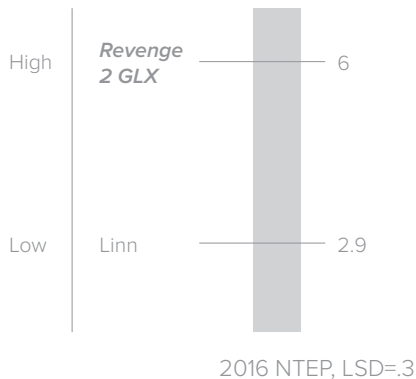

REVENGE 2 GLX™

Perennial Ryegrass

Gray Leaf Spot Resistant

Traffic Tolerant

Deep Green Color

Revenge 2 GLX is a great addition for those looking for a top-rated NTEP variety in turf quality and disease.

Revenge 2 GLX continues development for resistance to gray leaf spot and excellent turf quality. Key turf quality indicators, like dark green genetic color, fine leaf texture, and excellent year-round density will combine to create a beautiful, uniform turf for your project.

Key features

- Genetic Color of 6.6 (NTEP out of 9)
- Excellent Gray Leaf Spot Tolerance
- Good Traffic Tolerance
- Overall Turf Quality Top Group (2016 NTEP Final Report)

GLX®: GRAY LEAF SPOT RESISTANT

Maintenance

Seeding Rate: 8-10lbs./M*

Mowing (Recommendation): 1.5-2.5"

Mowing (Down to): 0.5"

*M=1,000 square feet

Technical Information

Applications

Revenge 2 GLX is the newest Barenbrug variety to carry the GLX moniker. Revenge 2 GLX rose to the top in the 2016 Perennial ryegrass NTEP test, making its way into the top group for overall turf quality. With resistance to many diseases, good traffic tolerance, density, and good color, this variety will fit nicely in a host of applications. From golf courses and sports fields to home lawns and parks, Revenge 2 GLX provides a beautiful, disease resistant turf.

Mean Turf Quality

Spring Greenup

Gray Leaf Spot

JACKLIN

www.jacklin.com