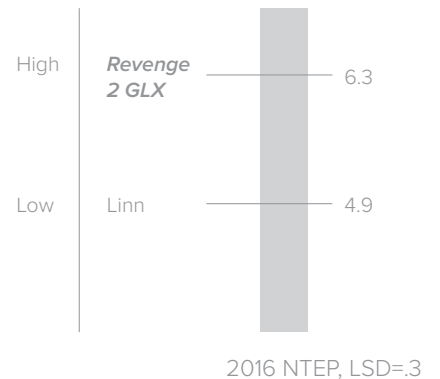

REVENGE 2 GLX™

Perennial Ryegrass

Gray Leaf Spot Resistant

Traffic Tolerant

Deep Green Color

Revenge 2 GLX is a great addition for those looking for a top-rated NTEP variety in turf quality and disease.

Revenge 2 GLX continues development for resistance to gray leaf spot and excellent turf quality. Key turf quality indicators, like dark green genetic color, fine leaf texture, and excellent year-round density will combine to create a beautiful, uniform turf for your project.

Key features

- Genetic Color of 6.6 (NTEP out of 9)
- Excellent Gray Leaf Spot Tolerance
- Good Traffic Tolerance
- Overall Turf Quality Top Group (2016 NTEP Final Report)

GLX®: GRAY LEAF SPOT RESISTANT

Maintenance

Seeding Rate: 8-10lbs./M*

Mowing (Recommendation): 1.5-2.5"

Mowing (Down to): 0.5"

*M=1,000 square feet

Technical Information

Applications

Revenge 2 GLX is the newest Barenbrug variety to carry the GLX moniker. Revenge 2 GLX rose to the top in the 2016 Perennial ryegrass NTEP test, making its way into the top group for overall turf quality. With resistance to many diseases, good traffic tolerance, density, and good color, this variety will fit nicely in a host of applications. From golf courses and sports fields to home lawns and parks, Revenge 2 GLX provides a beautiful, disease resistant turf.

Mean Turf Quality

Spring Greenup

Gray Leaf Spot

JACKLIN

www.jacklin.com