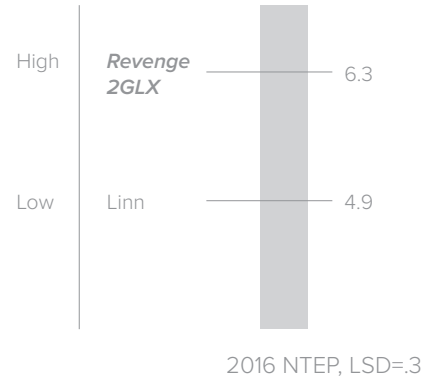

Key features

- Genetic Color of 6.6 (NTEP out of 9)
- Excellent Gray Leaf Spot Tolerance
- Good Traffic Tolerance
- Overall Turf Quality Top Group (2016 NTEP Final Report)

GLX®: GRAY LEAF SPOT RESISTANT

Seeding Rate: 8-10lbs./M*
Mowing (Recommendation): 1.5-2.5"
Mowing (Down to): 0.5"

*M=1,000 square feet

Technical Information

Applications

Revenge 2GLX is the newest Barenbrug variety to carry the GLX moniker. Revenge 2GLX rose to the top in the 2016 Perennial ryegrass NTEP test, making its way into the top group for overall turf quality. With resistance to many diseases, good traffic tolerance, density, and good color, this variety will fit nicely in a host of applications. From golf courses and sports fields to home lawns and parks, Revenge 2GLX provides a beautiful, disease resistant turf.

Mean Turf Quality

Spring Greenup

Gray Leaf Spot

JACKLIN

www.jacklin.com