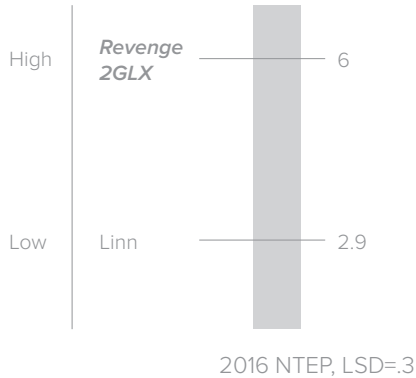

REVENGE 2GLX™

Perennial Ryegrass

Gray Leaf Spot Resistant

Traffic Tolerant

Deep Green Color

Revenge 2GLX is a great addition for those looking for a top-rated NTEP variety in turf quality and disease.

Revenge 2GLX continues development for resistance to gray leaf spot and excellent turf quality. Key turf quality indicators, like dark green genetic color, fine leaf texture, and excellent year-round density will combine to create a beautiful, uniform turf for your project.

Key features

- Genetic Color of 6.6 (NTEP out of 9)
- Excellent Gray Leaf Spot Tolerance
- Good Traffic Tolerance
- Overall Turf Quality Top Group (2016 NTEP Final Report)

GLX®: GRAY LEAF SPOT RESISTANT

Seeding Rate: 8-10lbs./M*
Mowing (Recommendation): 1.5-2.5"
Mowing (Down to): 0.5"

*M=1,000 square feet

Technical Information

Applications

Revenge 2GLX is the newest Barenbrug variety to carry the GLX moniker. Revenge 2GLX rose to the top in the 2016 Perennial ryegrass NTEP test, making its way into the top group for overall turf quality. With resistance to many diseases, good traffic tolerance, density, and good color, this variety will fit nicely in a host of applications. From golf courses and sports fields to home lawns and parks, Revenge 2GLX provides a beautiful, disease resistant turf.

Mean Turf Quality

Spring Greenup

Gray Leaf Spot

JACKLIN

www.jacklin.com