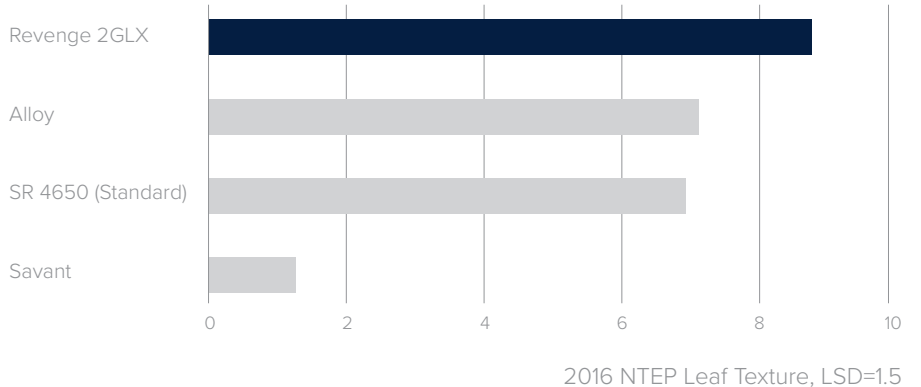

REVENGE 2GLX™

Perennial Ryegrass

Gray Leaf Spot Resistant

Traffic Tolerant

Deep Green Color

Revenge 2GLX is a great addition for those looking for a top-rated NTEP variety in turf quality and disease.

Revenge 2GLX continues development for resistance to gray leaf spot and excellent turf quality. Key turf quality indicators, like dark green genetic color, fine leaf texture, and excellent year-round density will combine to create a beautiful, uniform turf for your project.

Key features

- Genetic Color of 6.6 (NTEP out of 9)
- Excellent Gray Leaf Spot Tolerance
- Good Traffic Tolerance
- Overall Turf Quality Top Group (2016 NTEP Final Report)

GLX®: GRAY LEAF SPOT RESISTANT

Seeding Rate: 8-10lbs./M*
Mowing (Recommendation): 1.5-2.5"
Mowing (Down to): 0.5"

*M=1,000 square feet

Technical Information

Applications

Revenge 2GLX is the newest Barenbrug variety to carry the GLX moniker. Revenge 2GLX rose to the top in the 2016 Perennial ryegrass NTEP test, making its way into the top group for overall turf quality. With resistance to many diseases, good traffic tolerance, density, and good color, this variety will fit nicely in a host of applications. From golf courses and sports fields to home lawns and parks, Revenge 2GLX provides a beautiful, disease resistant turf.

Mean Turf Quality

Spring Greenup

Gray Leaf Spot

JACKLIN

www.jacklin.com